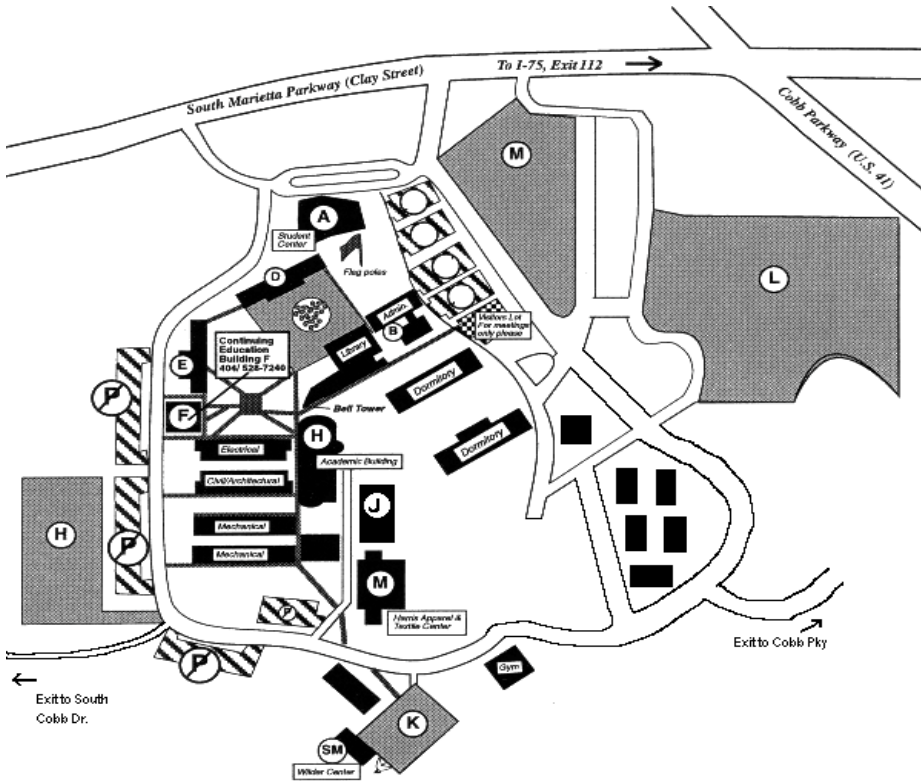

School of Computing & Software Engineering

Southern Polytechnic State University

Directions to Southern Polytechnic State University

1100 South Marietta Parkway, Marietta, Georgia 30060. From I-75, Take Exit 263 (South Marietta Parkway). Travel west for 1.5 miles. Cross the intersection of U.S. 41 (Cobb Parkway), and enter the college from the second left turn lane.

Welcome to Southern Polytechnic!

If you need assistance please do not hesitate to contact Susan Bentzen-Gordet in the Department of Computer Science at 678-915-3571 or sbentzen@spsu.edu.

- Buildings*
- A. Joe Mack Wilson Student Center
 - H. Academic Building & Burruss Auditorium Complex
 - J. Atrium Building
 - M. W. Clair Harris Complex
- Parking*
- H. West Main Lot
 - K. Gymnasium Lot
 - L. East Main Lot
 - M. Main Lot

Atrium Building (J-201)

Please place this entire permit, including the map, in your car window before leaving your car. Do not park in a Faculty parking spot.

School of Computing and Software Engineering
 Department of Computer Science and Software Engineering
J-201 in the Atrium Building