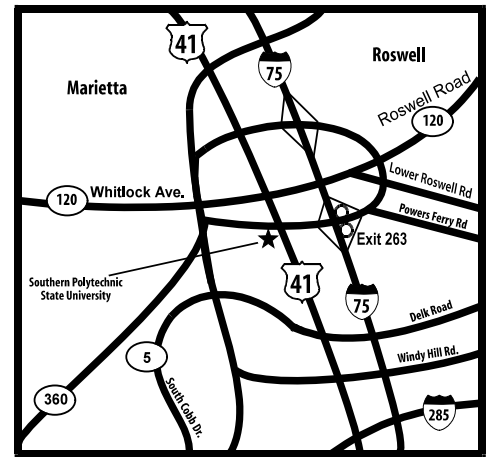

School of Computing & Software Engineering

Southern Polytechnic State University

Directions to Southern Polytechnic State University

1100 South Marietta Parkway, Marietta, Georgia 30060. From I-75, Take Exit 263 (South Marietta Parkway). Travel west for 1.5 miles. Cross the intersection of U.S. 41 (Cobb Parkway), and enter the college from the second left turn lane.

Welcome to Southern Polytechnic!

If you need assistance please do not hesitate to contact Susan Bentzen-Gordet in the Department of Computer Science at 678-915-3571 or sbentzen@spsu.edu.

1. *Buildings*
- A. Joe Mack Wilson Student Center
  - H. Academic Building & Burruss Auditorium Complex
  - J. Atrium Building
  - M. W. Clair Harris Complex
3. *Parking*
- H. West Main Lot
  - K. Gymnasium Lot
  - L. East Main Lot
  - M. Main Lot

Atrium Building (J-201)

Please place this entire permit, including the map, in your car window before leaving your car. Do not park in a Faculty parking spot.

School of Computing and Software Engineering
Department of Computer Science and Software Engineering
J-201 in the Atrium Building

Date: Thursday, March 25th, 2010

Computer Science Department
University Police
678/915-3571

678/915-5555

PARKING PERMIT